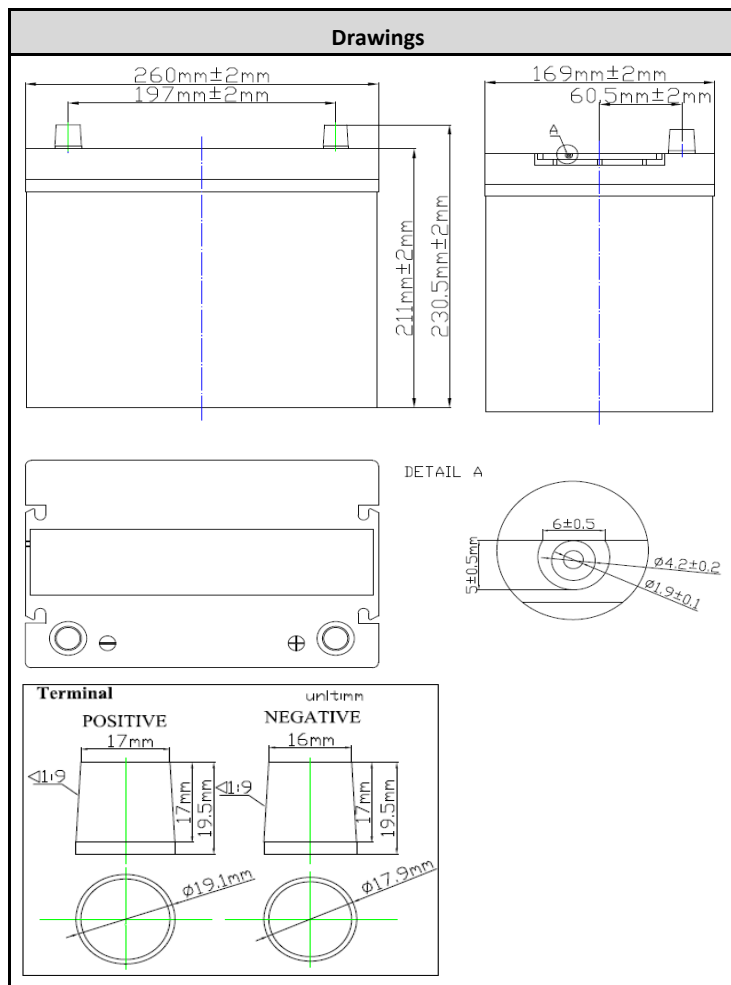

short code:	LAD70	
ETN:	830070045	
Nominal Voltage	12V	
Rated Capacity (20 hour rating)	70Ah	
CCA (SAE) @ -18°C	450A	
MCA (SAE) @ 0°C	540A	
Reserve Capacity @ 25A (Minutes to 10.5V at 27°C)	115Min	
Weight	23.79kg	
Capacity 25°C	20 hour rate (3.5A to 10.5V)	70Ah
	10 hour rate (6.3A to 10.5V)	63Ah
	5 hour rate (11.5A to 10.2V)	58Ah
Internal Resistance	Full charged Battery (25°C)	6mΩ
Cyclife (DoD 50% @ 25°C)	> 500	

Discharge Characteristics at 25°C