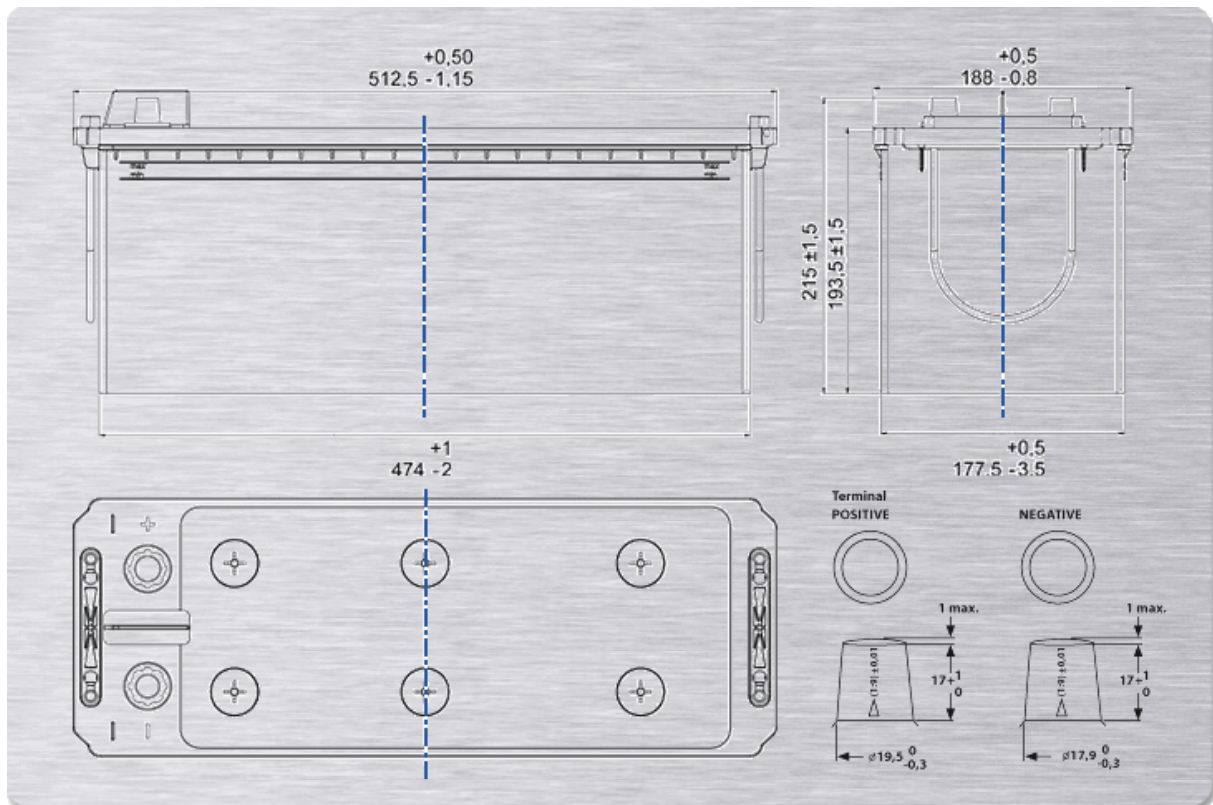

Voltage [V]:	12	Height [mm]:	223
Battery Capacity [Ah]:	140	Base Hold-down:	B00
Battery Capacity 5h [Ah]:	119	Layout:	3
Cold Cranking Amps (CCA), EN [A]:	800	Terminal Types:	1
Length [mm]:	513	Weight filled (kg):	36,62
Width [mm]:	189		

DRAWINGS

Discharge Curves