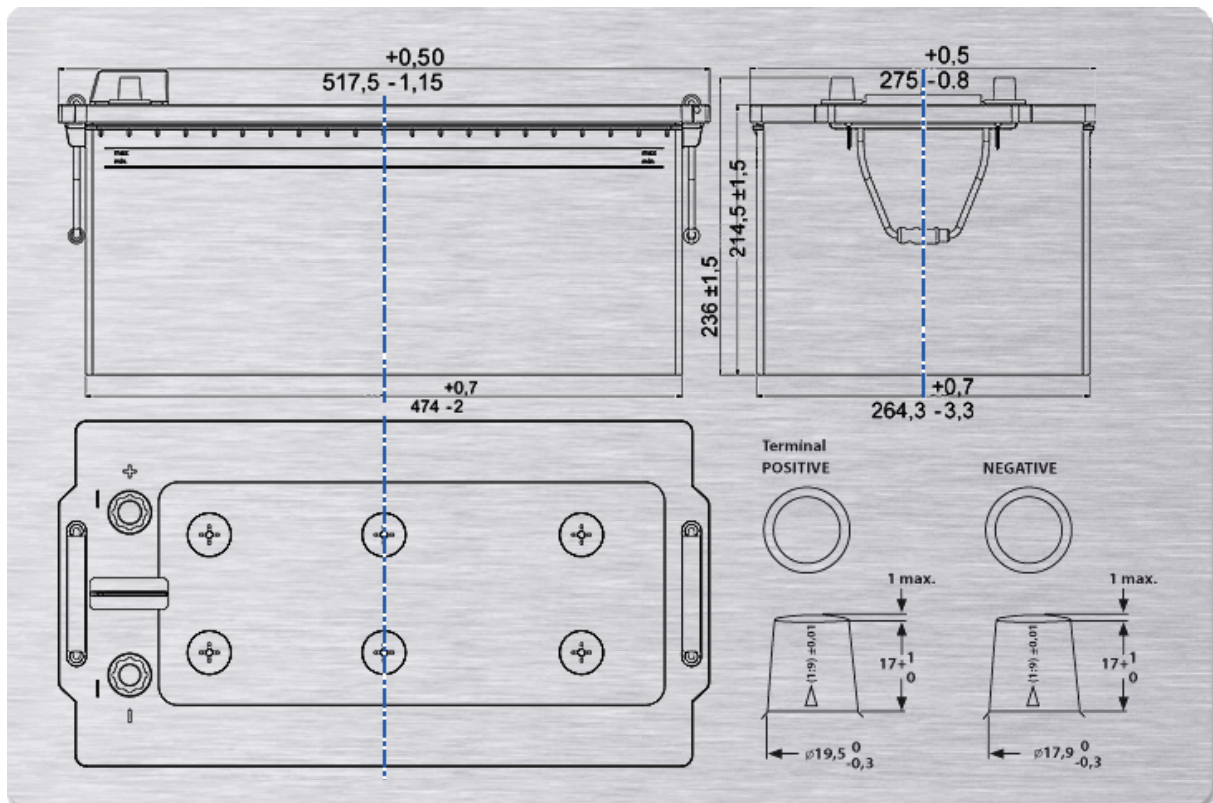

930 230 115

ORDER INFORMATION

European Type No. (ETN):	930 230 115
Article Number:	930 230 115 B91 2
Short Code:	LF D 230
Barcode:	4016987141151
Packaging Unit:	1
Quantity per Pallet:	12

TECHNICAL INFORMATION

Voltage [V]:	12	Height [mm]:	242
Battery Capacity [Ah]:	230	Base Hold-down:	B00
Battery Capacity 5h [Ah]:	196	Layout:	3
Cold Cranking Amps (CCA), EN [A]:	1150	Terminal Types:	1
Length [mm]:	518	Weight filled (kg):	56,75
Width [mm]:	276		

DRAWINGS

Discharge Curves