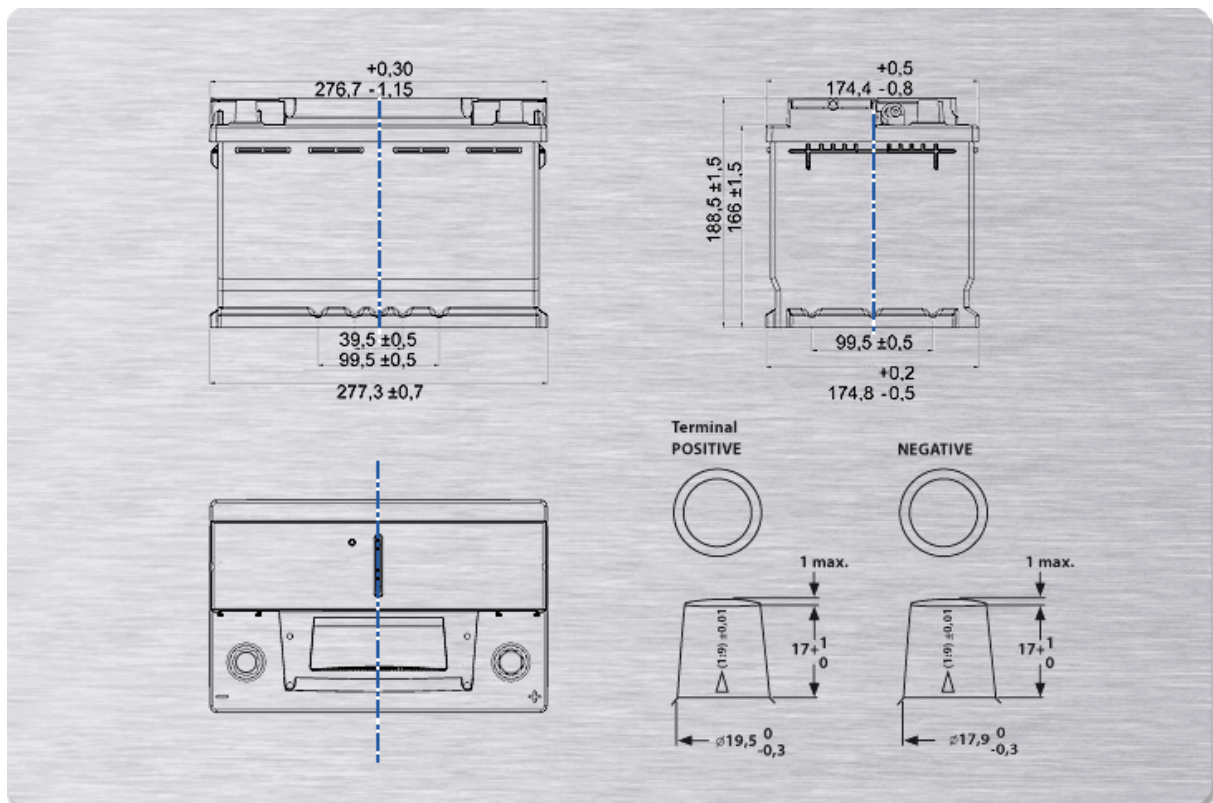

930 075 065

ORDER INFORMATION

European Type No. (ETN):	930 075 065
Article Number:	930 075 065 B91 2
Short Code:	LF D 75
Barcode:	4016987141113
Packaging Unit:	1
Quantity per Pallet:	48

TECHNICAL INFORMATION

Voltage [V]:	12	Height [mm]:	190
Battery Capacity [Ah]:	75	Base Hold-down:	B13
Battery Capacity 5h [Ah]:	64	Layout:	0
Cold Cranking Amps (CCA), EN [A]:	650	Terminal Types:	1
Length [mm]:	278	Weight filled (kg):	18,9
Width [mm]:	175		

DRAWINGS

Discharge Curves