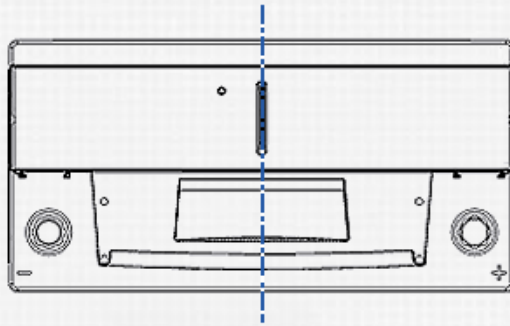

ORDER INFORMATION

European Type No. (ETN):	930 090 080
Article Number:	930 090 080 B91 2
Short Code:	LFD 90
Barcode:	4016987141120
Packaging Unit:	1
Quantity per Pallet:	36

TECHNICAL INFORMATION

Voltage [V]:	12	Height [mm]:	190
Battery Capacity [Ah]:	90	Base Hold-down:	B13
Battery Capacity 5h [Ah]:	77	Layout:	0
Cold Cranking Amps (CCA), EN [A]:	800	Terminal Types:	1
Marine Cranking Amps (SAE) @ 0°C:	1000	Case Size:	H8/L5
Length [mm]:	353	Weight filled (kg):	24,600
Width [mm]:	175		