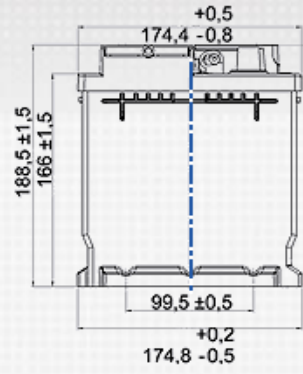

### TECHNICAL INFORMATION

Voltage [V]:	12	Height [mm]:	190
Battery Capacity [Ah]:	75	Base Hold-down:	B13
Battery Capacity 5h [Ah]:	64	Layout:	0
Cold Cranking Amps (CCA), EN [A]:	650	Terminal Types:	1
Marine Cranking Amps (SAE) @ 0°C:	813	Case Size:	H6/L3
Length [mm]:	278	Weight filled (kg):	19,500
Width [mm]:	175		