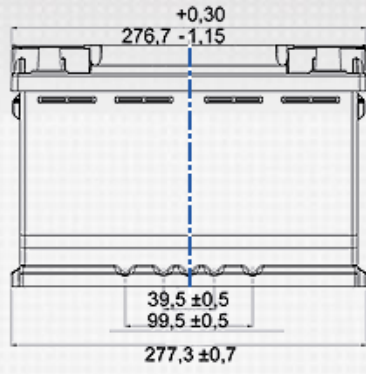

### TECHNICAL INFORMATION

Voltage [V]:	12	Height [mm]:	190
Battery Capacity [Ah]:	75	Base Hold-down:	B13
Battery Capacity 5h [Ah]:	64	Layout:	0
Cold Cranking Amps (CCA), EN [A]:	650	Terminal Types:	1
Marine Cranking Amps (SAE) @ 0°C:	813	Case Size:	H6/L3
Length [mm]:	278	Weight filled (kg):	19,500
Width [mm]:	175		