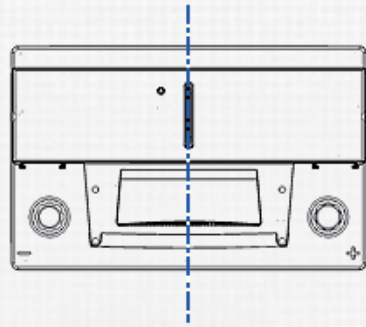

### TECHNICAL INFORMATION

Voltage [V]:	12	Height [mm]:	190
Battery Capacity [Ah]:	75	Base Hold-down:	B13
Battery Capacity 5h [Ah]:	64	Layout:	0
Cold Cranking Amps (CCA), EN [A]:	650	Terminal Types:	1
Marine Cranking Amps (SAE) @ 0°C:	813	Case Size:	H6/L3
Length [mm]:	278	Weight filled (kg):	19,500
Width [mm]:	175		