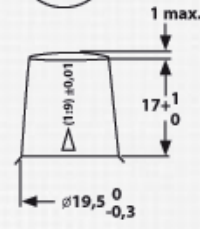

Terminal
POSITIVE