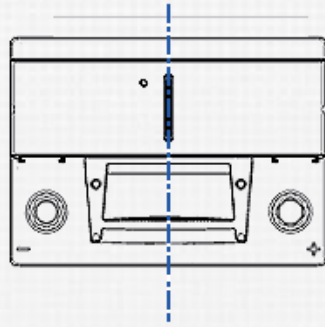

ORDER INFORMATION

European Type No. (ETN):	930 060 056
Article Number:	930 060 056 B91 2
Short Code:	LFD 60
Barcode:	4016987141106
Packaging Unit:	1
Quantity per Pallet:	63

TECHNICAL INFORMATION

Voltage [V]:	12	Height [mm]:	190
Battery Capacity [Ah]:	60	Base Hold-down:	B13
Battery Capacity 5h [Ah]:	51	Layout:	0
Cold Cranking Amps (CCA), EN [A]:	560	Terminal Types:	1
Marine Cranking Amps (SAE) @ 0°C:	700	Case Size:	H5/L2
Length [mm]:	242	Weight filled (kg):	16,800
Width [mm]:	175		