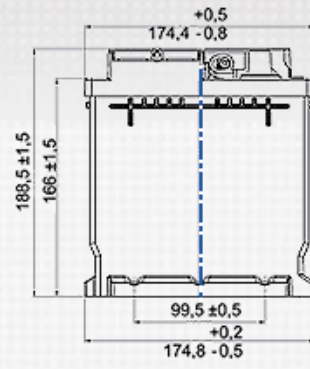

ORDER INFORMATION

European Type No. (ETN):	930 060 056
Article Number:	930 060 056 B91 2
Short Code:	LFD 60
Barcode:	4016987141106
Packaging Unit:	1
Quantity per Pallet:	63

TECHNICAL INFORMATION

Voltage [V]:	12	Height [mm]:	190
Battery Capacity [Ah]:	60	Base Hold-down:	B13
Battery Capacity 5h [Ah]:	51	Layout:	0
Cold Cranking Amps (CCA), EN [A]:	560	Terminal Types:	1
Marine Cranking Amps (SAE) @ 0°C:	700	Case Size:	H5/L2
Length [mm]:	242	Weight filled (kg):	16,800
Width [mm]:	175		