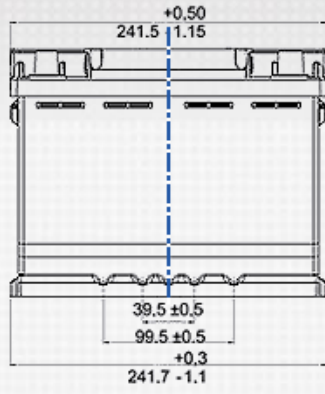

ORDER INFORMATION

European Type No. (ETN):	930 060 056
Article Number:	930 060 056 B91 2
Short Code:	LFD 60
Barcode:	4016987141106
Packaging Unit:	1
Quantity per Pallet:	63

TECHNICAL INFORMATION

Voltage [V]:	12	Height [mm]:	190
Battery Capacity [Ah]:	60	Base Hold-down:	B13
Battery Capacity 5h [Ah]:	51	Layout:	0
Cold Cranking Amps (CCA), EN [A]:	560	Terminal Types:	1
Marine Cranking Amps (SAE) @ 0°C:	700	Case Size:	H5/L2
Length [mm]:	242	Weight filled (kg):	16,800
Width [mm]:	175		