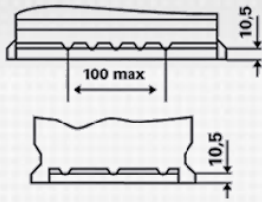

SILVER DYNAMIC

Key benefits

Engineered to the highest German standards

Patented PowerFrame® grid for reliable starting power, fast recharge and corrosion resistance

Meets all original criteria of the car manufacturer

For more information visit www.varta-automotive.com

ORDER INFORMATION

European Type No. (ETN):	552 401 052
Article Number:	552 401 052 316 2
Short Code:	C6
Barcode:	4016987119747
UK Code:	063
Packaging Unit:	1
Quantity per Pallet:	72

TECHNICAL INFORMATION

Voltage [V]:	12	Base Hold-down:	B13
Battery Capacity [Ah]:	52	Layout:	0
Cold Cranking Amps (CCA), EN [A]:	520	Terminal Types:	1
Length [mm]:	207	Case Size:	T4/LBN1
Width [mm]:	175	Weight filled (kg):	11,97
Height [mm]:	175		

B13

0