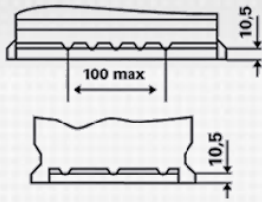

SILVER DYNAMIC

Key benefits

Engineered to the highest German standards

Patented PowerFrame® grid for reliable starting power, fast recharge and corrosion resistance

Meets all original criteria of the car manufacturer

For more information visit www.varta-automotive.com

ORDER INFORMATION

European Type No. (ETN):	554 400 053
Article Number:	554 400 053 316 2
Short Code:	C30
Barcode:	4016987119730
UK Code:	012
Packaging Unit:	1
Quantity per Pallet:	72

TECHNICAL INFORMATION

Voltage [V]:	12	Base Hold-down:	B13
Battery Capacity [Ah]:	54	Layout:	0
Cold Cranking Amps (CCA), EN [A]:	530	Terminal Types:	1
Length [mm]:	207	Case Size:	H4/LN1
Width [mm]:	175	Weight filled (kg):	12,38
Height [mm]:	190		

B13

0