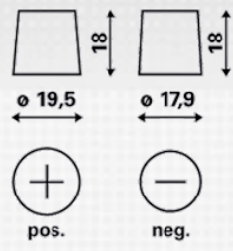

TECHNICAL INFORMATION

Voltage [V]:	12	Base Hold-down:	B13
Battery Capacity [Ah]:	60	Layout:	0
Cold Cranking Amps (CCA), EN [A]:	540	Terminal Types:	1
Length [mm]:	242	Case Size:	H5/LN2
Width [mm]:	175	Weight filled (kg):	15,00
Height [mm]:	190		

DRAWINGS

B13

0

1

ø 19,5

pos.

ø 17,9

neg.