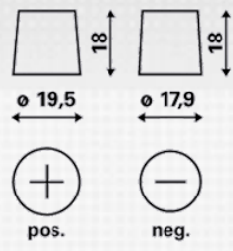

TECHNICAL INFORMATION

Voltage [V]:	12	Base Hold-down:	B13
Battery Capacity [Ah]:	60	Layout:	0
Cold Cranking Amps (CCA), EN [A]:	540	Terminal Types:	1
Length [mm]:	242	Case Size:	T5/LBN2
Width [mm]:	175	Weight filled (kg):	13,89
Height [mm]:	175		

DRAWINGS

B13

0

1

ø 19,5

pos.

ø 17,9

neg.