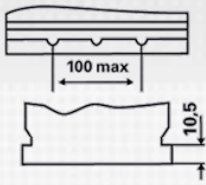

DRAWINGS

B01